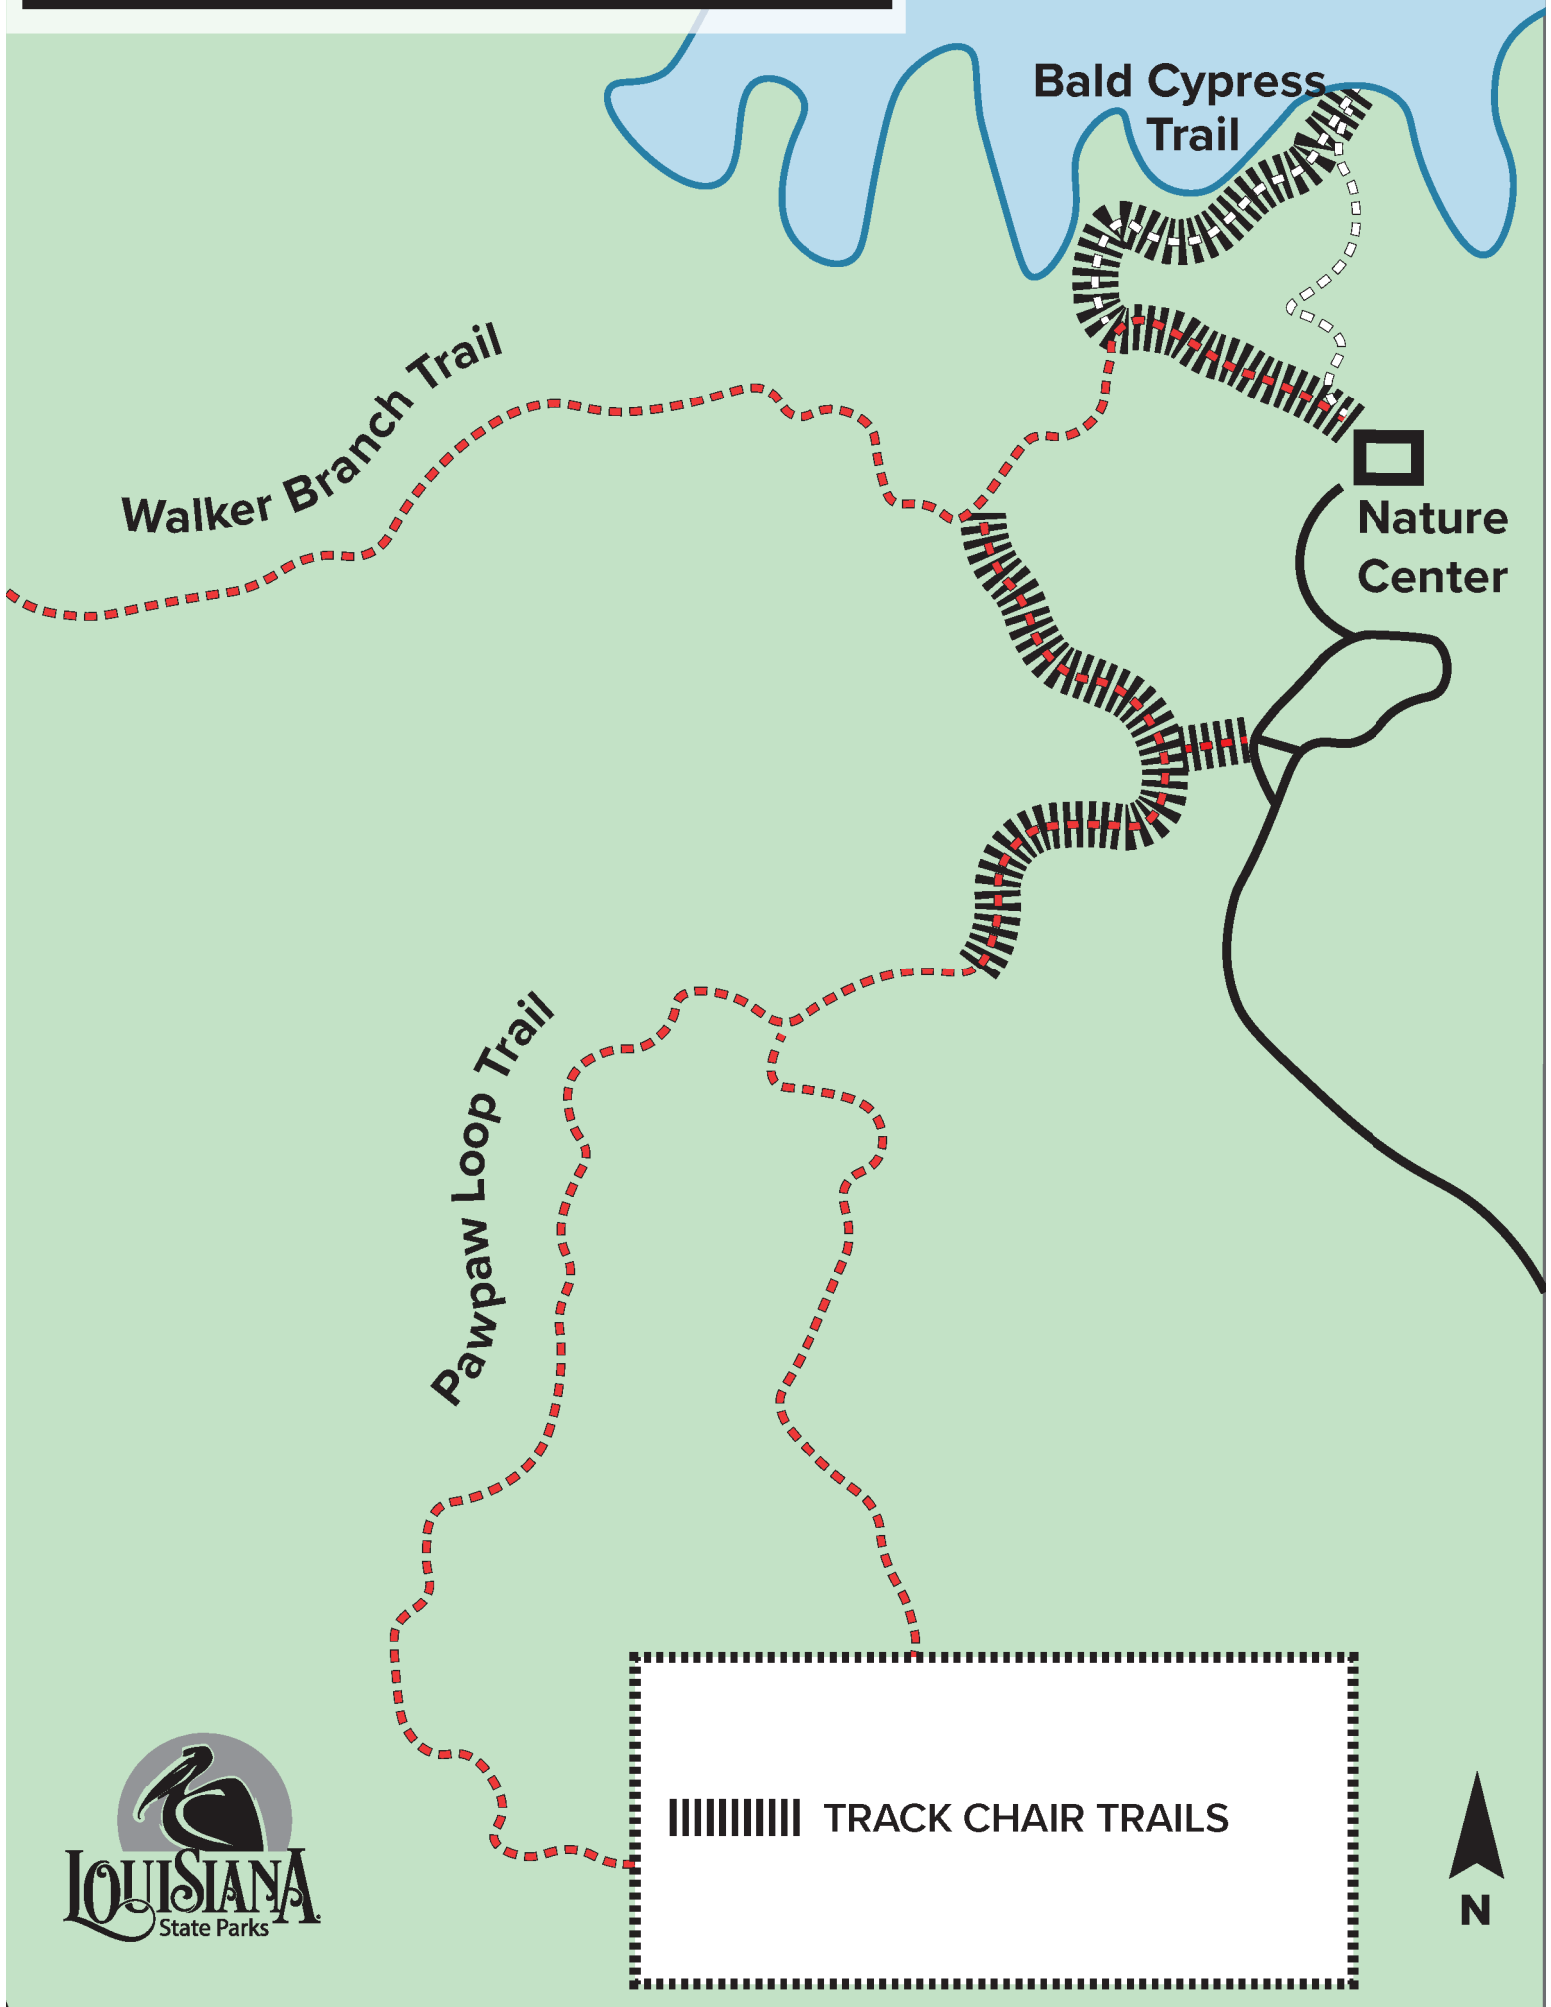

LOUISIANA ARBORETUM

Bald Cypress Trail

Walker Branch Trail

Pawpaw Loop Trail

Nature Center

TRACK CHAIR TRAILS