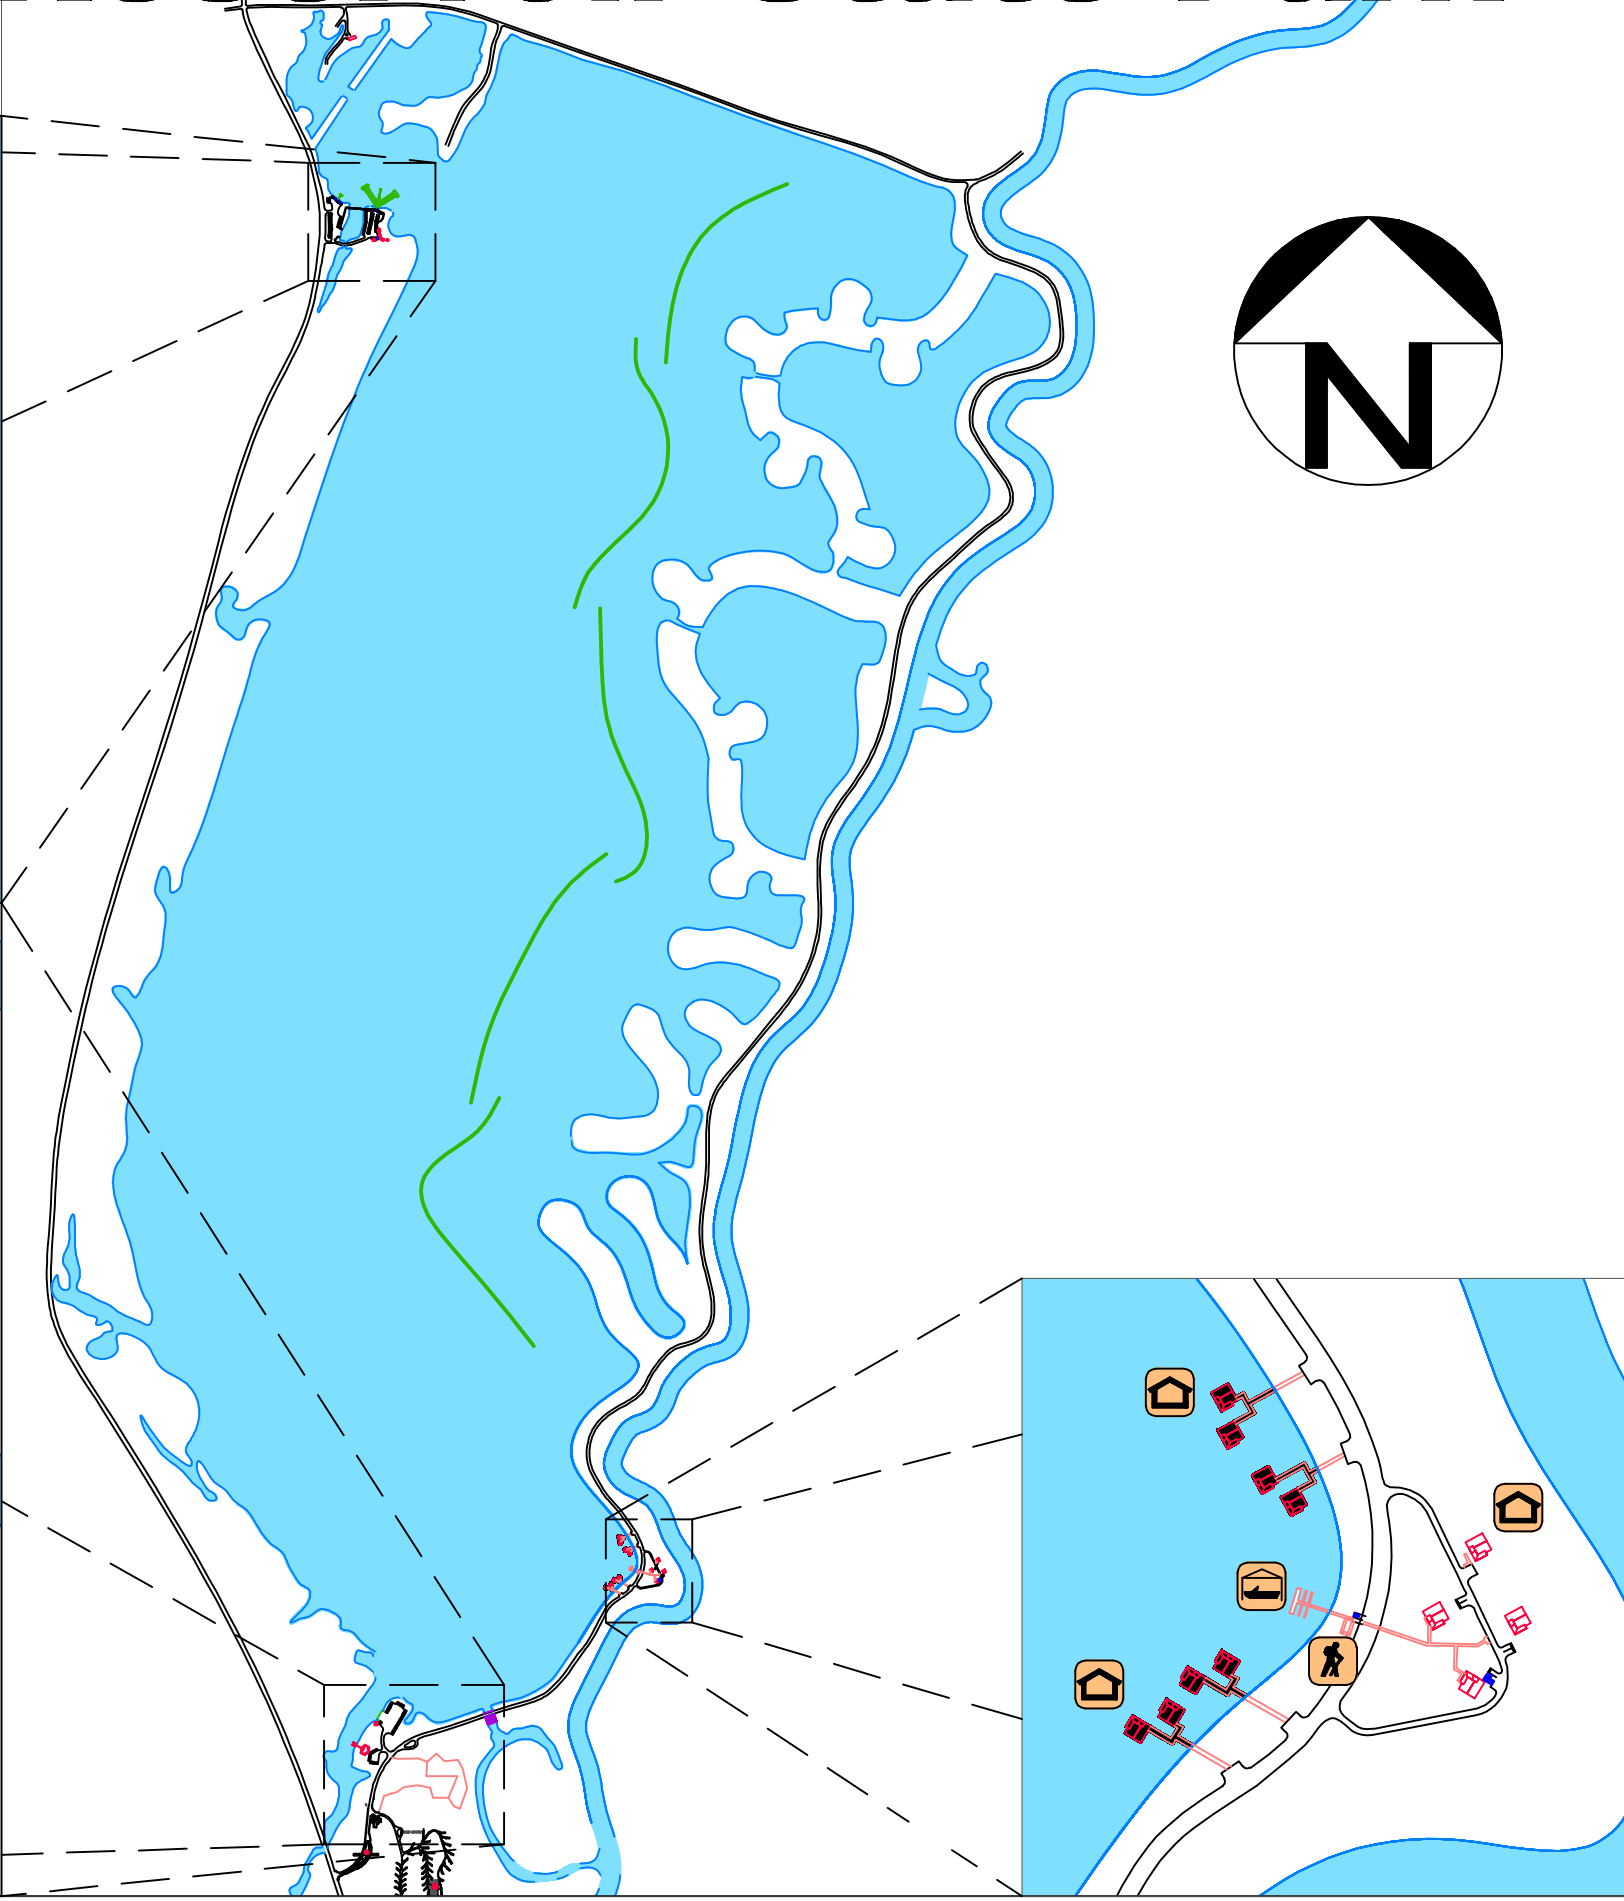

Poverty Point Reservoir State Park

Delhi

Legend:

-  Park Entrance
-  Rest Rooms
-  Comfort Station
-  Cabins
-  Hiking Trail
-  Parking
-  Swimming
-  Boat Launch
-  Fishing Pier
-  Fish Cleaning Station
-  Boardwalk
-  Picnic Area
-  Concession
-  Water/Electric
-  Boat House