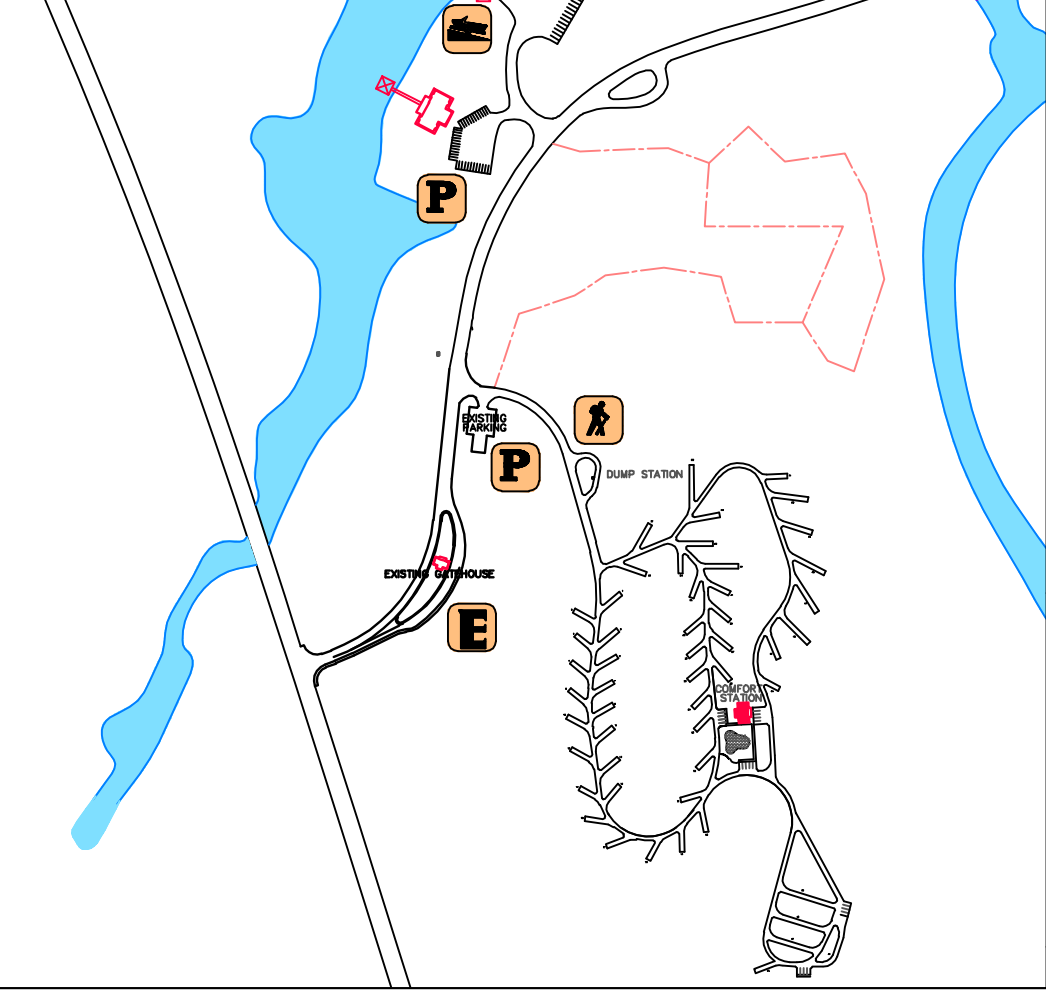

Poverty Point Reservoir State Park

Delhi

Legend:

-  Park Entrance
-  Rest Rooms
-  Comfort Station
-  Cabins
-  Hiking Trail
-  Parking
-  Swimming
-  Boat Launch
-  Fishing Pier
-  Fish Cleaning Station
-  Boardwalk
-  Picnic Area
-  Concession
-  Water/Electric
-  Boat House