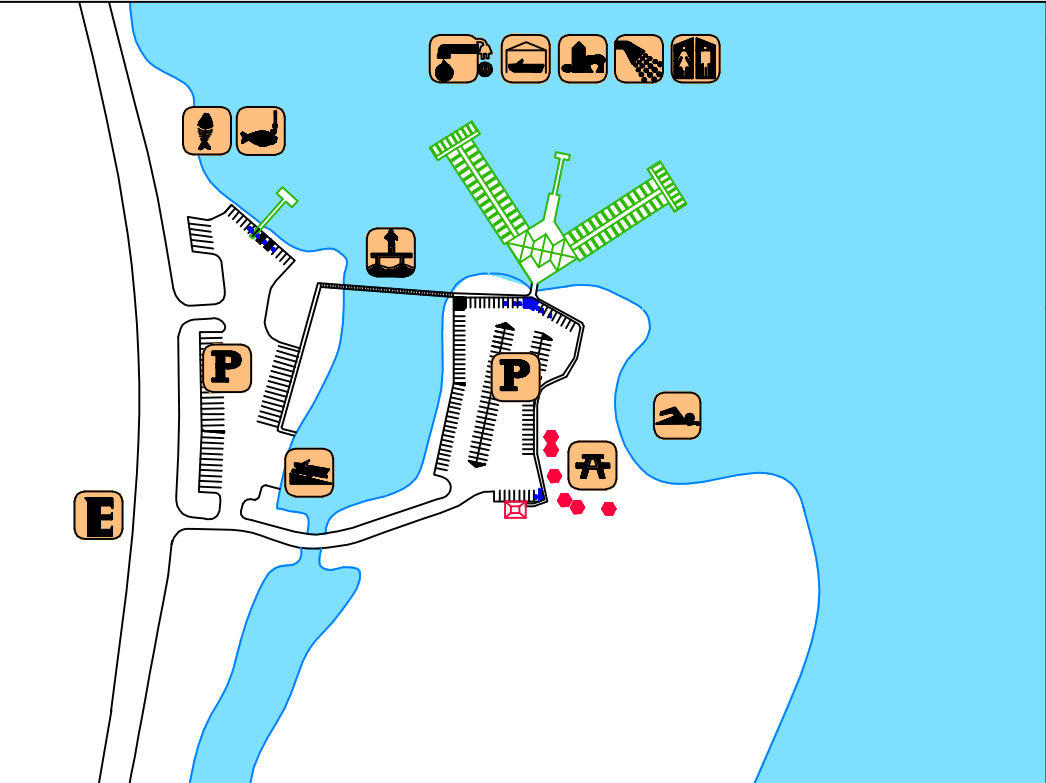

Poverty Point Reservoir State Park

Delhi

Legend:

-  Park Entrance
-  Rest Rooms
-  Comfort Station
-  Cabins
-  Hiking Trail
-  Parking
-  Swimming
-  Boat Launch
-  Fishing Pier
-  Fish Cleaning Station
-  Boardwalk
-  Picnic Area
-  Concession
-  Water/Electric
-  Boat House